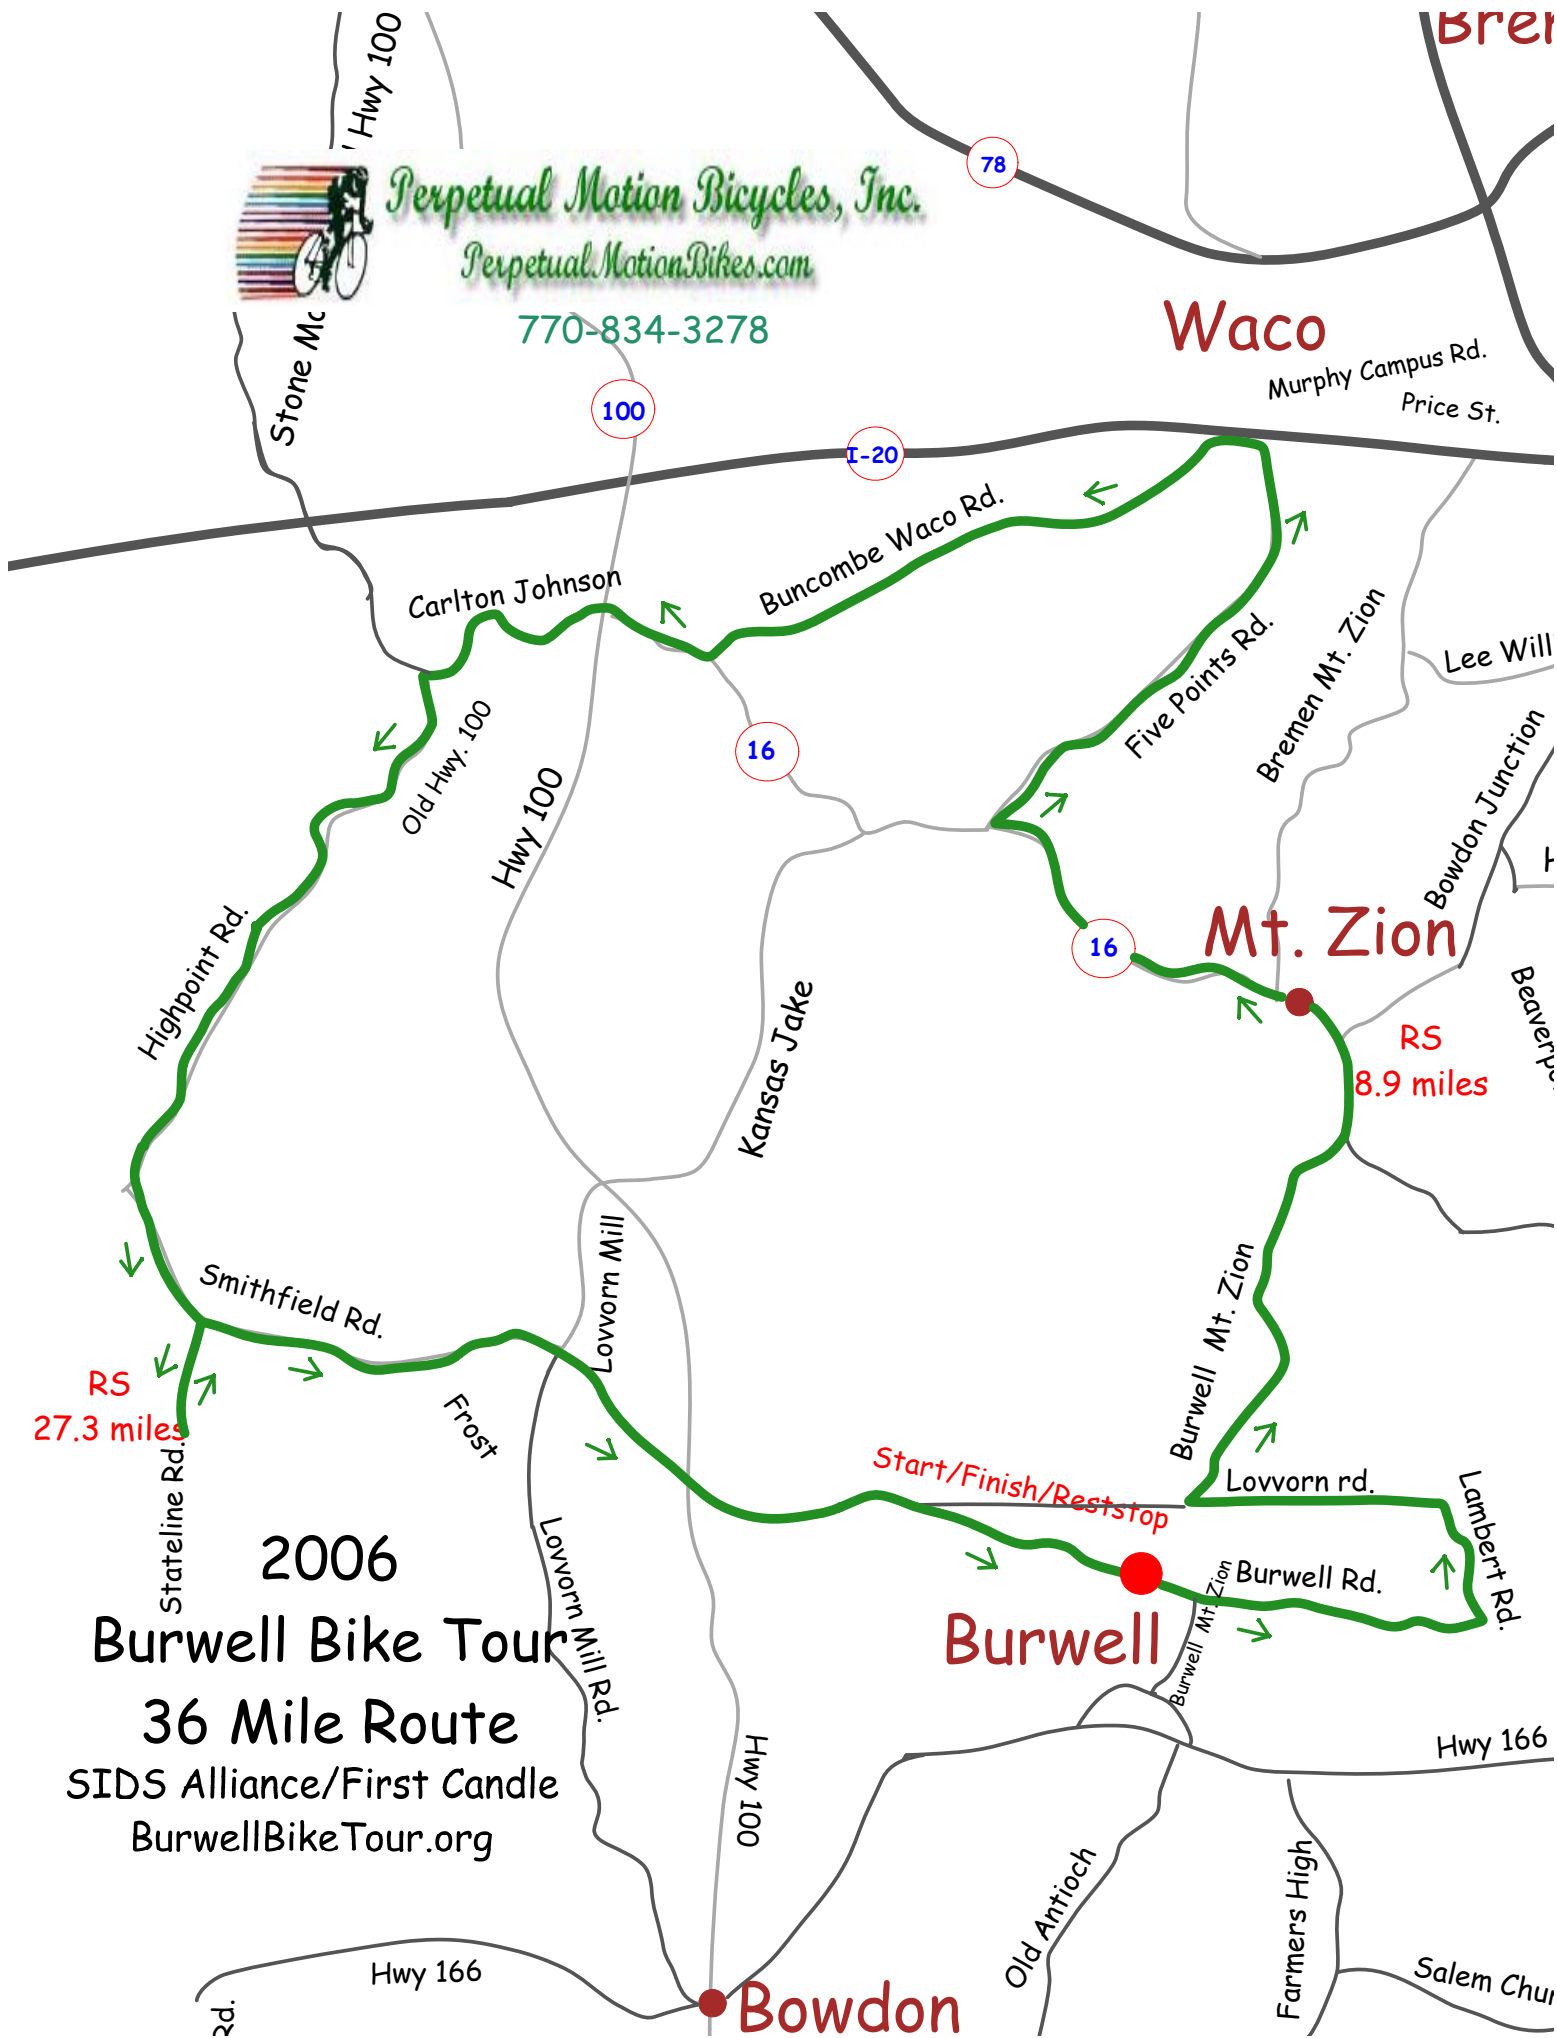

Perpetual Motion Bicycles, Inc.

PerpetualMotionBikes.com

770-834-3278

RS
27.3 miles

RS
8.9 miles

Start/Finish/Rest stop

2006
Burwell Bike Tour
36 Mile Route
 SIDS Alliance/First Candle
 BurwellBikeTour.org

Bowdon

Burwell

Mt. Zion

Waco